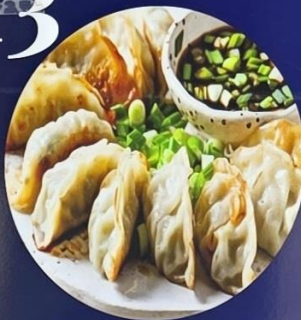

\$7.95

Crab Ragoon

12

Fried Rice
Chicken \$12.95
shrimp \$14.95

13

\$7.95

Pot Sticker

15